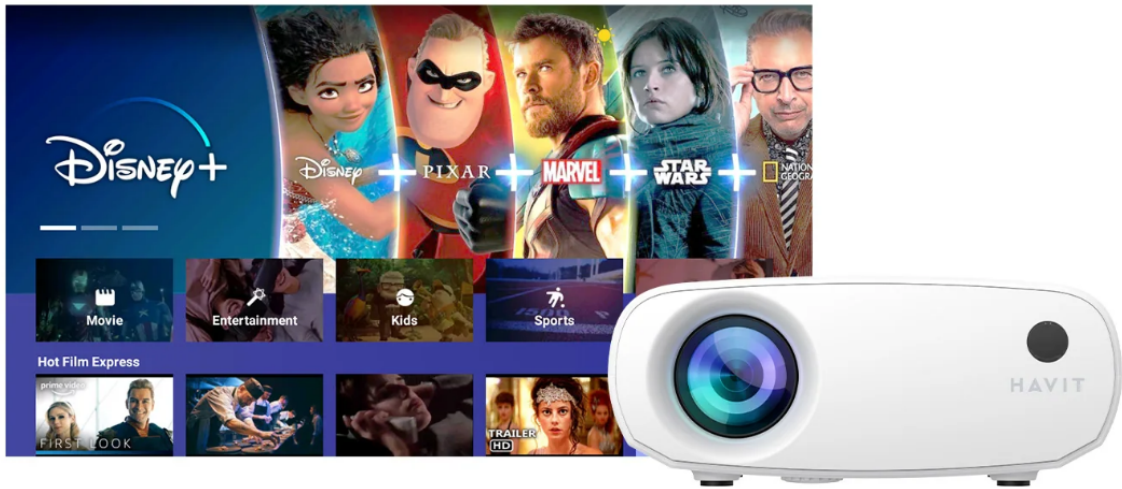

MASSIVE ONLINE RESOURCES ANDROID TV 9.0 VERSION

With pre-installed smart Android TV 9.0 system and Google Play Store, you can easily access online services and applications. And you will get more joyous from watching movies online.