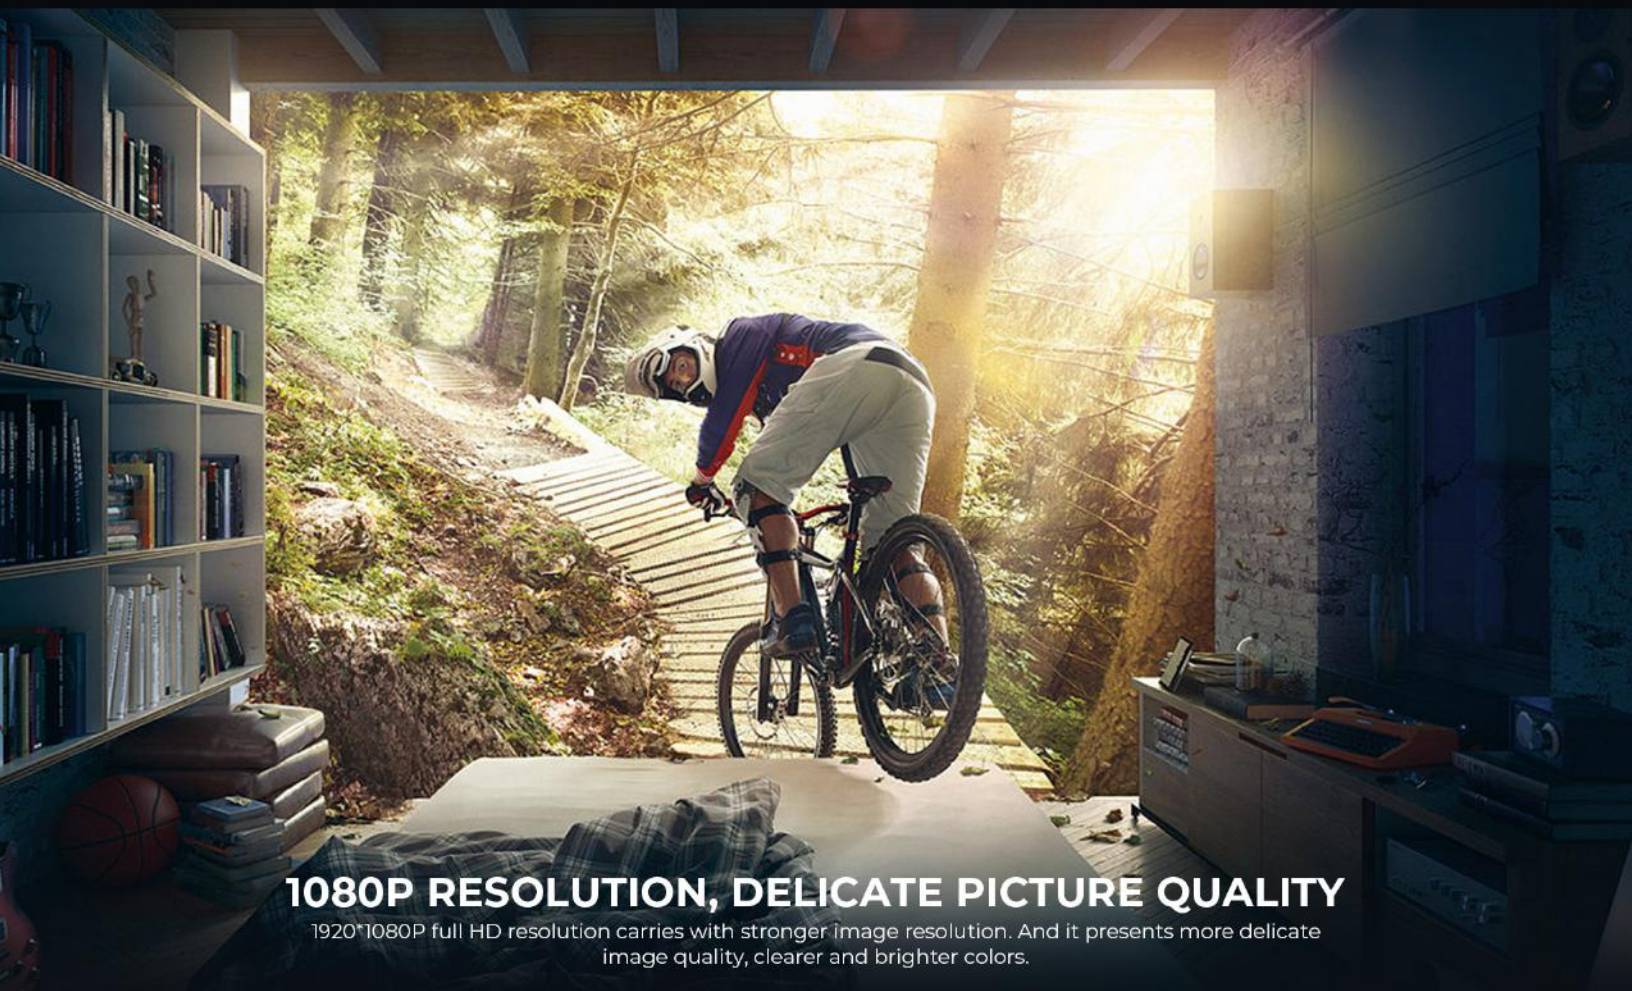

Long
lamp life

High contrast
ratio

Android
system

220" display
image size

1080P RESOLUTION, DELICATE PICTURE QUALITY

1920*1080P full HD resolution carries with stronger image resolution. And it presents more delicate image quality, clearer and brighter colors.